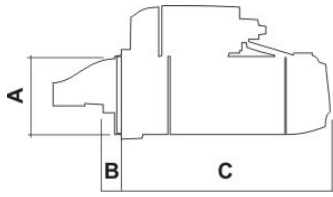

Stock Code   **LES0236**

Product   Starter Motor

Group

Voltage   12V

Output   2,2kW

Rotation   CW

Number of Teeth   10

Dimensions (mm)   B:-5.5 C:209.0

Weight (kg)   3,82

Applications

Brand	Where Used	Year
NISSAN	Interstar (X70) dCi 90, 100, 120,	2002->>
NISSAN	Primastar (X83) dCi 140	2003->>
OPEL	Movano (F9) 2.2 DTI, 2.5 DTI	2000->>
OPEL	Movano (H9) 2.2 DTI, 2.5 DTI	2000->>
OPEL	Movano (U9,E9) 2.2 DTI, 2.5 DTI	2000->>
OPEL	Movano Combi (J9) 2.2 DTI, 2.5 DTI	2000->>
OPEL	Vivaro 2.5 DTI, Combi 2.5 DTI	2003->>
RENAULT	Master II 2.2 dCi 90, 2.5 dCi 100	2000->>
RENAULT	Espace III (JEO) 2.2 dCi	2000-2002
RENAULT	Laguna II (BG0/1) 2.2 dCi, Grandtour 2.2 dCi	2001->>
RENAULT	Trafic II (EL) 2.5 dCi, 2.5 dCi 135	2001->>
RENAULT	Avantime (DEO_) 2.2 dCi	2002-2003
VAUXHALL	Movano Chassis/Cab 2.2 DTI, 2.5 DTI, 2.5 DTI	2000->>
VAUXHALL	Movano Combi (JD) 2.2 DTI, 2.5 CDTI, 2.5 DTI	2000->>
VAUXHALL	Movano Van (FD) 2.2 DTI, 2.5 CDTI, 2.5 DTI	2000->>
VAUXHALL	Vivaro 2.5 DTI, Combi 2.5 DTI	2004->>

References

Brand	Reference Number
BOSCH	0986020141