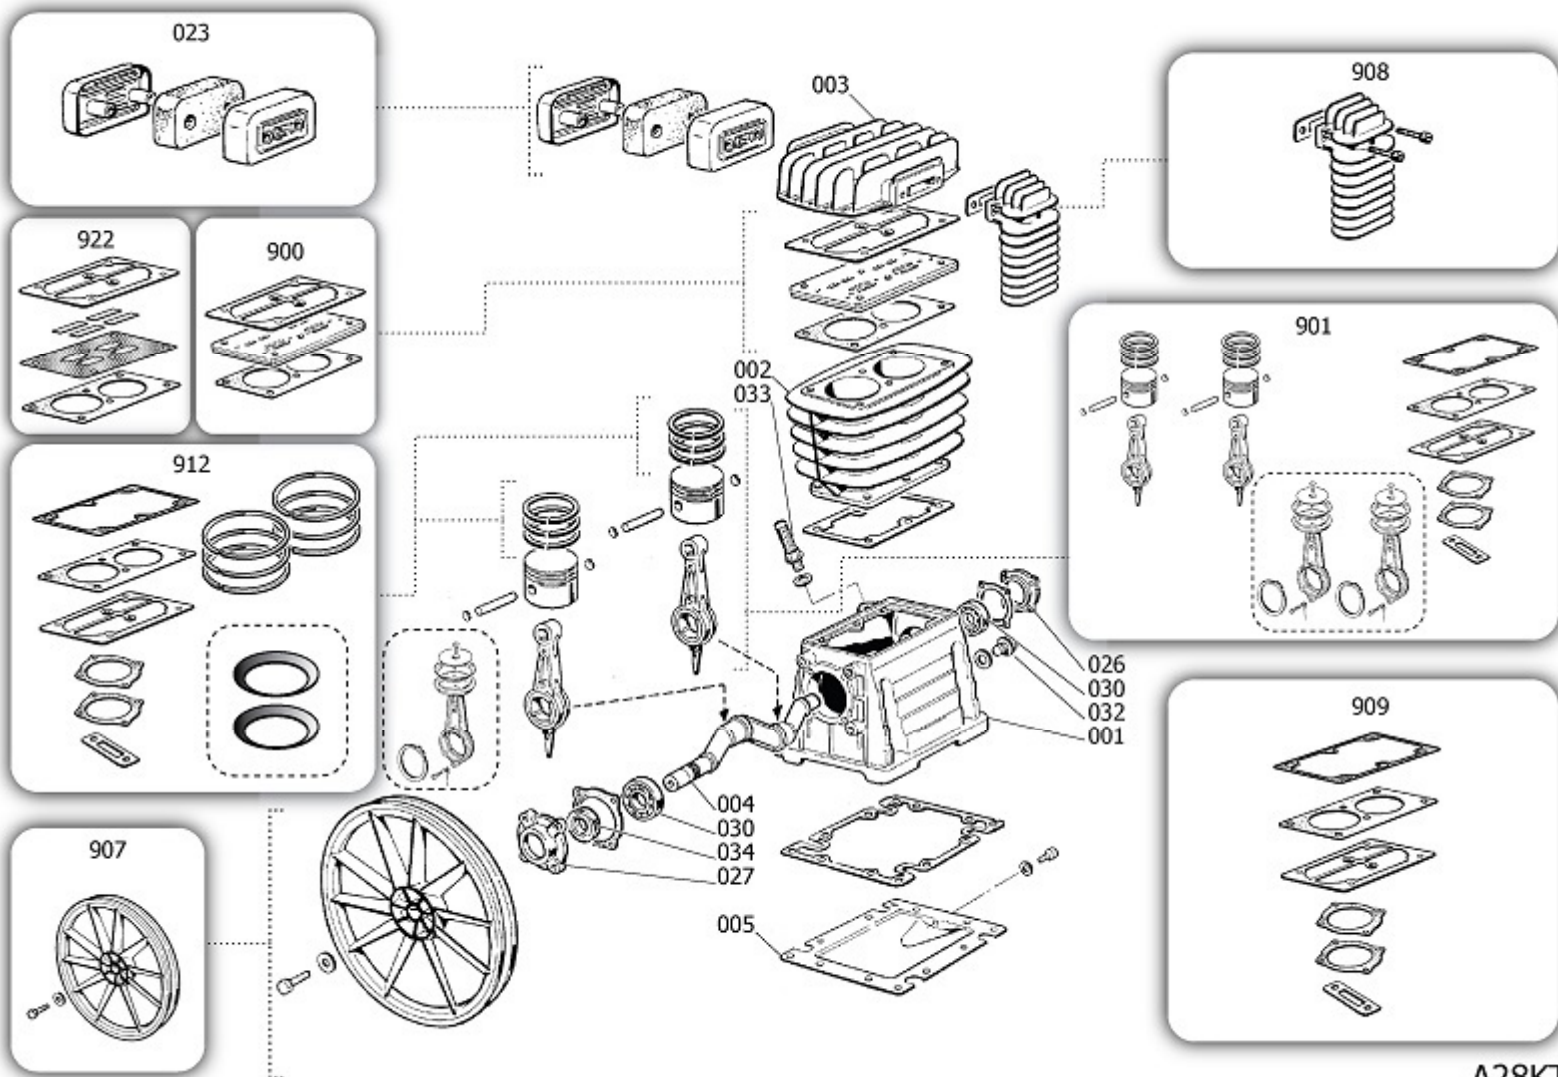

Pos	Component	MU	Multiplier
104	9083290	GRIP	PZ 1,0
105	9048003	CHECK VALVE	PZ 1,0
106	9047020	LINE COCK	PZ 1,0
107	9047079	CONDENSATE DRAIN COCK	PZ 1,0
108	9051305	PRESSURE REDUCER	PZ 1,0
109	9052802	PRESSURE GAUGE	PZ 1,0
110	9049164	RELIEF VALVE	PZ 1,0
112	9053914	NIPPLE/ELBOW	PZ 1,0
125	9076018	PULLEY	PZ 1,0
126	9075017	POLY V BELT	PZ 1,0
127	9270046	RILSAN PIPE 4/6 BLK IT PA12_LC	MT 0,9
131	9063268	COMPLETE PRESSURE SWITCH	PZ 1,0
132	9065002	POWER CABLE	PZ 1,0
135	846S0CA	MOTOR	PZ 1,0
142	834120F	BELT GUARD	PZ 1,0
145	9043171	DELIVERY PIPE	PZ 1,0
200	370000B	BARE PUMP	PZ 1,0
300	9421123	WHEELS/FEET MOUNTING KIT	PZ 1,0

A28KT

Pos	Component	MU	Multiplier
1	3660101 CASING	PZ	1,0
2	9428042 CYLINDER	PZ	1,0
3	3860400 HEAD	PZ	1,0
4	3660200 SHAFT	PZ	1,0
5	3660300 CASING COVER	PZ	1,0
23	9428110 AIR FILTER ASSEMBLY	PZ	1,0
26	2060690 FRONT COVER	PZ	1,0
27	2060500 CASING REAR SUPPORT	PZ	1,0
30	9170030 6205.P6.C0.V2.Z2.ROHS	PZ	2,0
32	9022025 OIL LIGHT	PZ	1,0
33	9024029 OIL PLUG	PZ	1,0
34	9163010 SEAL	PZ	1,0
900	9434A06 MPK VALVE PLATE B28/B28I/B38	PZ	1,0
901	9434B10 MPK PISTON-CONROD B3800	PZ	1,0
907	9428071 FLYWHEEL KIT	PZ	1,0
908	9434E06 MPK AFTERCOOLER B28I/B28/B38	PZ	1,0
909	9434F07 MPK GASKET B28/28I/38	PZ	1,0
912	9434C09 MPK PISTON RINGS B2800/B38	PZ	1,0
922	9434H00 MPK MAINTEN.PV B28/B28I/B38	PZ	1,0