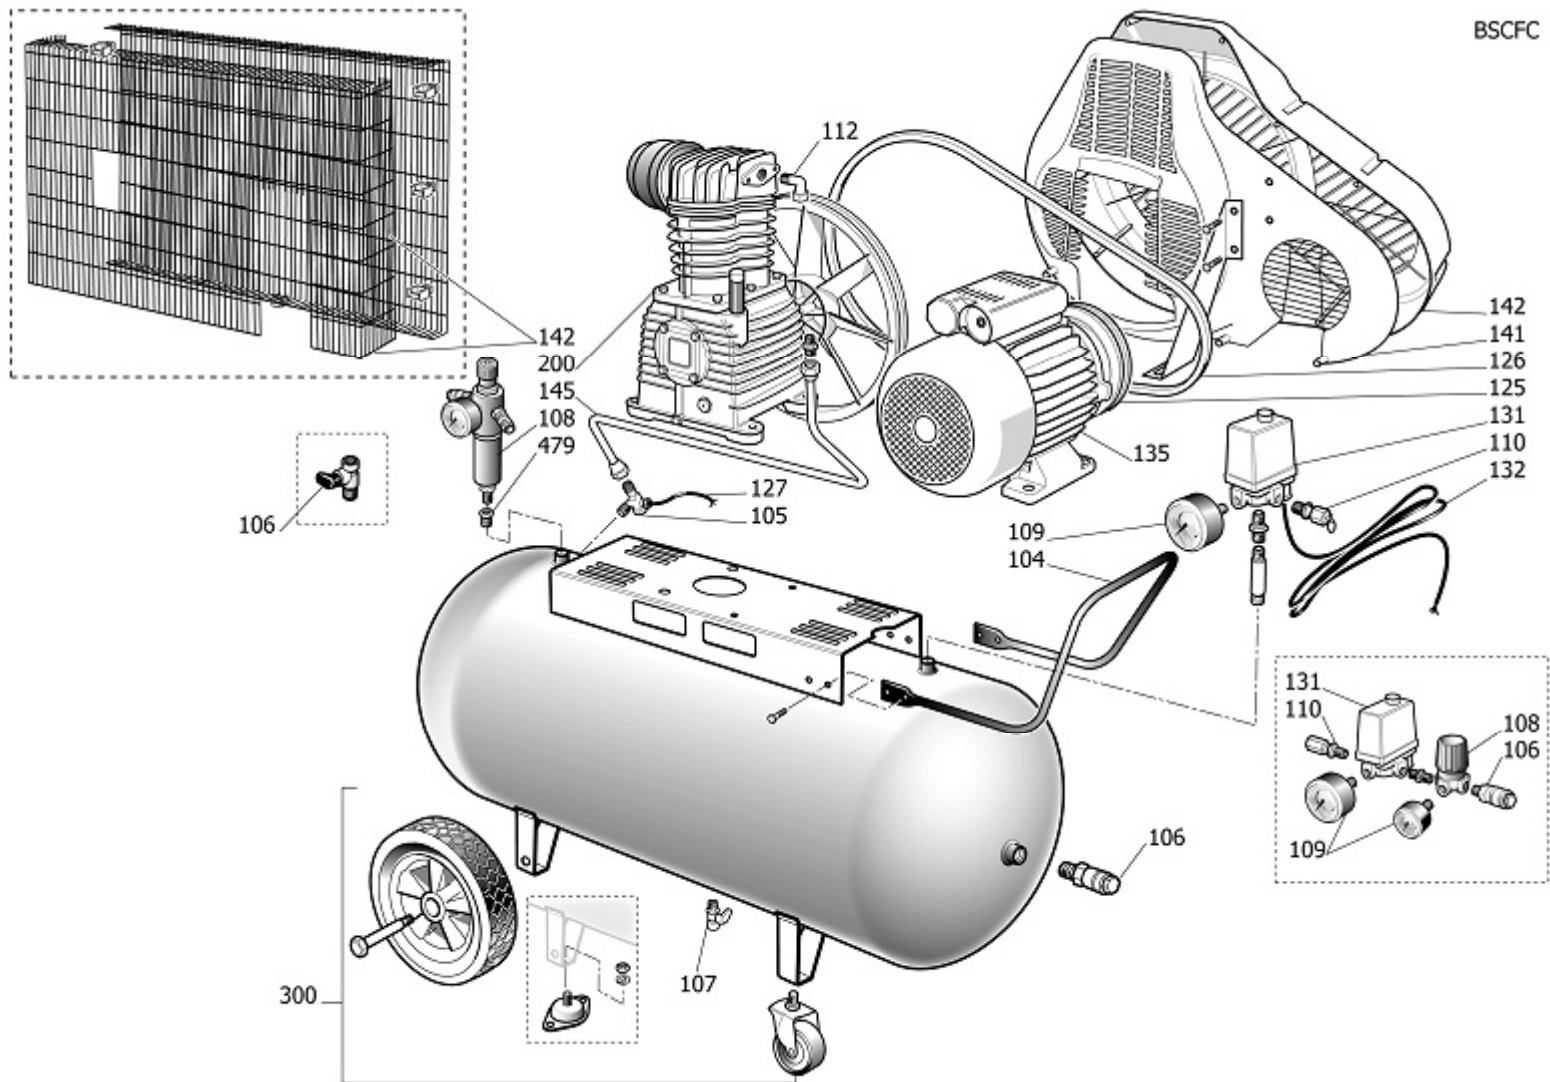

BSCFC

Pos	Component	MU	Multiplier
104	9084011	GRIP	PZ 1,0
105	D078001	CHECK VALVE	PZ 1,0
106	9047020	LINE COCK	PZ 1,0
107	9047079	CONDENSATE DRAIN COCK	PZ 1,0
108	9051087	PRESSURE REDUCER	PZ 1,0
109	9052802	PRESSURE GAUGE	PZ 1,0
110	9049165	RELIEF VALVE	PZ 1,0
112	9416615	NIPPLE/ELBOW	PZ 1,0
125	9076021	PULLEY	PZ 1,0
126	9075022	POLY V BELT	PZ 1,0
127	9270046	RILSAN PIPE 4/6 BLK IT PA12_LC	MT 0,9
131	9063048	COMPLETE PRESSURE SWITCH	PZ 1,0
132	4100180	POWER CABLE	PZ 1,0
135	84505CA	MOTOR	PZ 1,0
142	\$13400190	BELT GUARD	PZ 1,0
145	9043686	DELIVERY PIPE	PZ 1,0
200	SD0000B	BARE PUMP	PZ 1,0
300	9421436	WHEELS/FEET MOUNTING KIT	PZ 1,0

Pos	Component	MU	Multiplier
1	\$33101160 CASING	PZ	1,0
2	\$31601010SGL CYLINDER	PZ	1,0
3	SD61400 HEAD	PZ	1,0
4	SD61200 SHAFT	PZ	1,0
26	\$30400830 FRONT COVER	PZ	1,0
27	\$30400890 CASING REAR SUPPORT	PZ	1,0
29	\$31004680 FLYWHEEL	PZ	1,0
30	\$30300030 BALL BEARING 6205 K8-K28	PZ	2,0
32	\$36531150 OIL LIGHT	PZ	1,0
33	\$36507050 OIL PLUG	PZ	1,0
34	\$30300040 SEAL	PZ	1,0
35	\$37400720 SCREW FLYWHEEL	PZ	1,0
36	\$37500730 WASHER FLYWHEEL	PZ	1,0
408	9434N01 MPK FILT.CARTRIDGE EXA K17-K50	PZ	1,0
417	\$36531140 OIL PLUG	PZ	1,0
900	9434A10 MPK VALVE PLATE K17	PZ	1,0
901	9434B14 MPK PISTON-CONROD K17	PZ	1,0
908	9434E08 MPK AFTERCOOLER K17-18-25	PZ	1,0
909	9434F11 MPK GASKET K17	PZ	1,0
911	9434M01 AIR FILTER KIT	PZ	1,0
912	9434C13 MPK PISTON RINGS K17	PZ	1,0
922	9434H03 MPK MAINTEN.PV K17	PZ	1,0